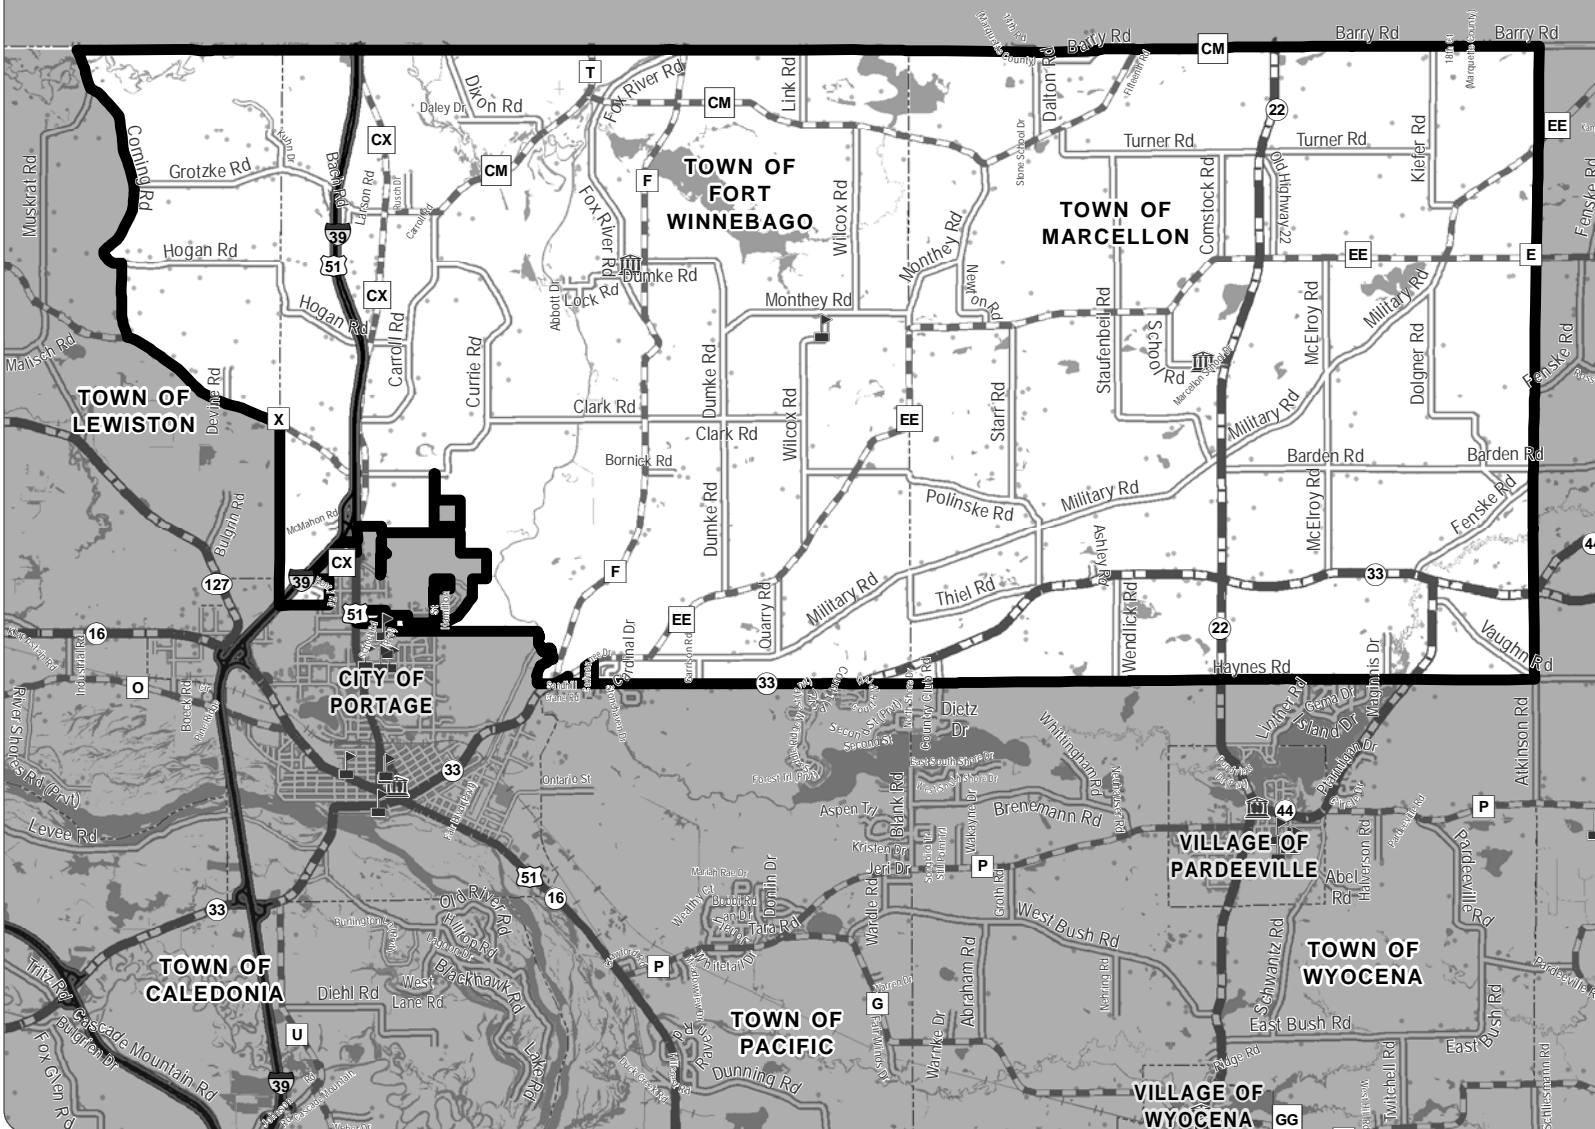

District 3

Supervisory Map

Columbia County, WI

Legend

- Supervisory District
- School
- Municipal Building
- Road Centerlines**
- Interstate Highway
- US Highway
- State Highway
- County Highway
- Local Road
- Private Road
- Track Centerline
- Site Address
- Minor Civil Division
- Water Body

November 05, 2021

COLUMBIA COUNTY

LAND INFORMATION